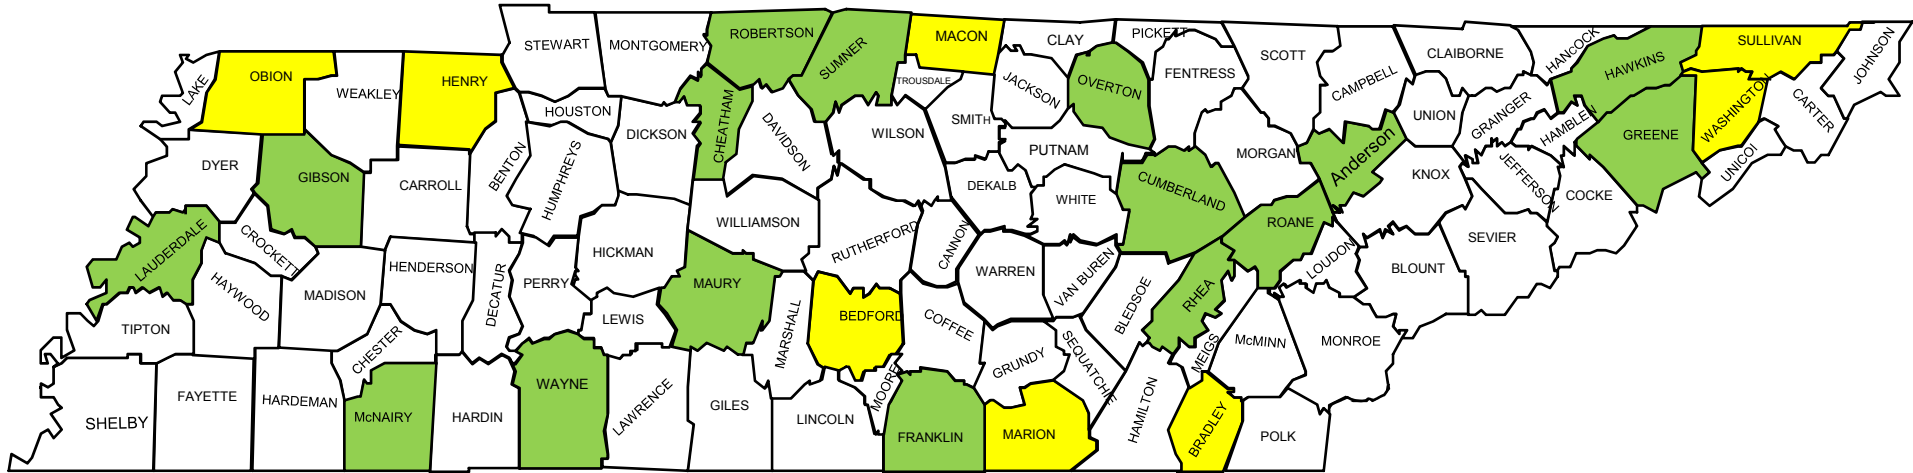

TNCPE Level 1 Award Winners and Targets

Level 1 Awards

Level 1 Targets

Level 2 Targets

- 2 – Obion Co. –
- 8 – Bradley Co. – Doug Brock, Coach
- 10 – Sullivan Co. – April Eads, Coach;
Mike Browder & Andy Czuchry,
Mentors
- 10 – Washington Co. – Tamera Fields,
Coach; Dennis Vonderfecht &
Andy Czuchry, Mentors