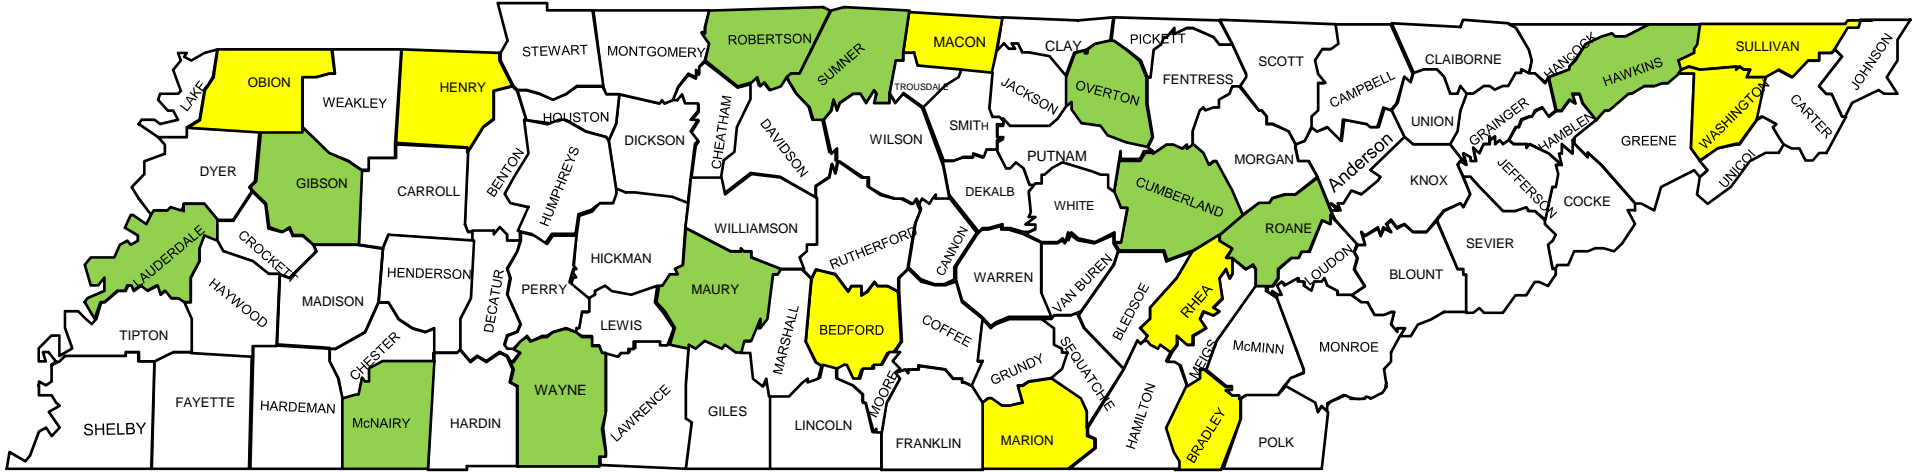

TNCPE /Three Star County Status

 Level 1 Award complete

 Community in Progress for Level 1 Award

Tennessee's Level 1 Communities

These counties have earned Level 1 TNCPE Recognition:

Bedford Co.
Bradley Co.
Henry Co.
Macon Co.
Marion Co.
Obion Co.
Rhea Co.
Sullivan Co.
Washington Co.

Communities In Progress

These counties are taking steps to complete TNCPE's Level 1 application & feedback process

Cumberland Co.
Gibson Co.
Hawkins Co.
Lauderdale Co.
Maury Co.
McNairy Co.
Overton Co.
Roane Co.
Robertson Co.
Sumner Co.
Wayne Co.